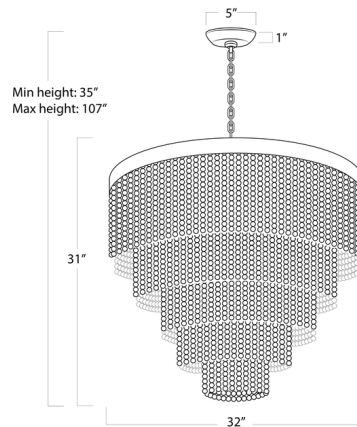

CLICK TO VIEW PRODUCT

Notes: