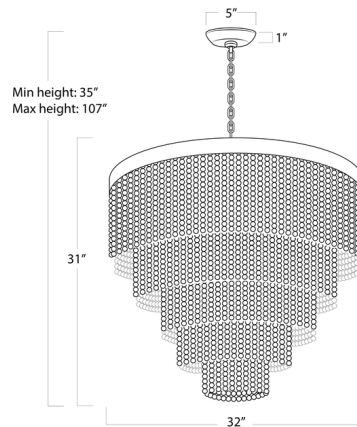

### Specifications

COLOR . . . . . White  
BODY FINISH . . . . . Brass  
WATTAGE . . . . . 780W  
DIMMER . . . . . Standard 120V  
DIMENSIONS . . . . . 32"W x 31"H  
BULB NOT INCLUDED . . . . . 13 x B10/Candelabra (E12)/60W/120V Incandescent  
OTHER BULB OPTIONS . . . . . 13 x B10/Candelabra (E12)/120V LED  
COUNTRY OF ORIGIN . . . . . China