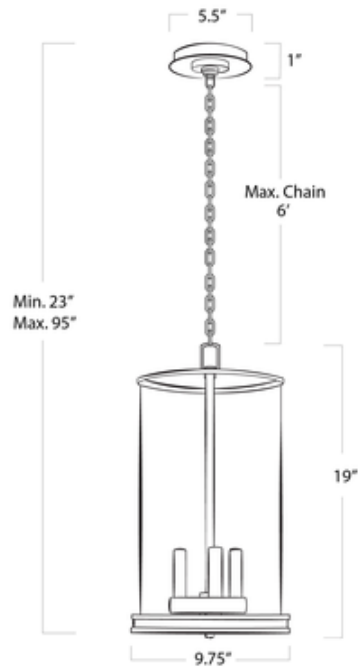

COMPANY

PROJECT

FIXTURE TYPE

APPROVED BY

DATE