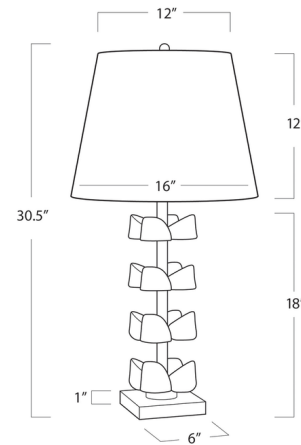

By Regina Andrew

Description

The Bella Table Lamp will add a playful element to any space with stylized flowers in cast glass adorning its base. The flowers add a decorative touch to the clean-lined design consisting of a tapered linen shade atop a square base.

Shown in natural brass / white

Specifications

COLOR	White
BODY FINISH	Natural Brass
WATTAGE	150W
DIMMER	Included
DIMENSIONS	16"W x 30.5"H
BULB NOT INCLUDED	1 x A21 3-Way/Medium (E26)/150W/120V Incandescent
OTHER BULB OPTIONS	1 x A19 3-Way/Medium (E26)/120V LED
COUNTRY OF ORIGIN	China