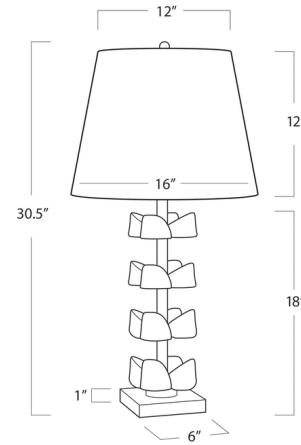

By Regina Andrew

Description

The Bella Table Lamp will add a playful element to any space with stylized flowers in cast glass adorning its base. The flowers add a decorative touch to the clean-lined design consisting of a tapered linen shade atop a square base.

Shown in natural brass / white

Specifications

COLOR	White
BODY FINISH	Natural Brass
WATTAGE	150W
DIMMER	Included
DIMENSIONS	16"W x 30.5"H
BULB NOT INCLUDED	1 x A21 3-Way/Medium (E26)/150W/120V Incandescent
OTHER BULB OPTIONS	1 x A19 3-Way/Medium (E26)/120V LED
COUNTRY OF ORIGIN	China