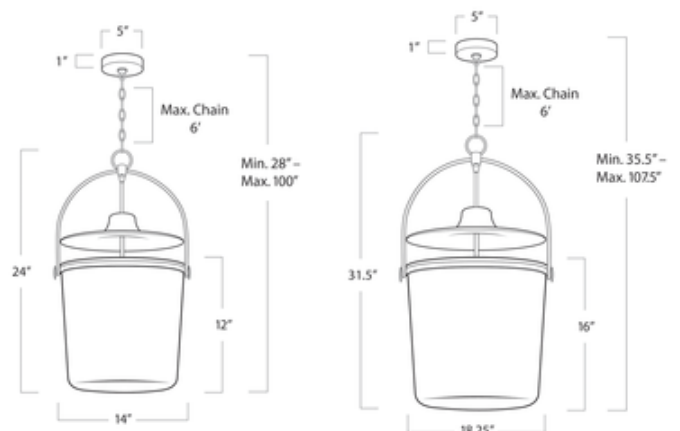

COMPANY

PROJECT

FIXTURE TYPE

APPROVED BY

DATE