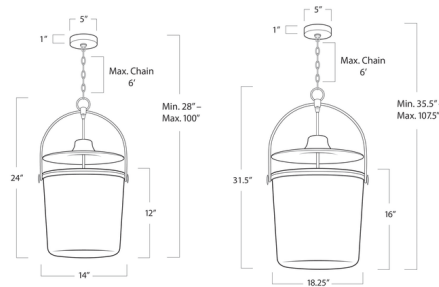

Specifications

COLOR	Mercury Glass
BODY FINISH	Oil Rubbed Bronze
WATTAGE	120W
DIMMER	Standard 120V
DIMENSIONS	14\"W x 28\"H
BULB NOT INCLUDED	3 x B10/Candelabra (E12)/40W/120V Incandescent
OTHER BULB OPTIONS	3 x B10/Candelabra (E12)/120V LED
COUNTRY OF ORIGIN	China

CLICK TO VIEW PRODUCT

Notes: