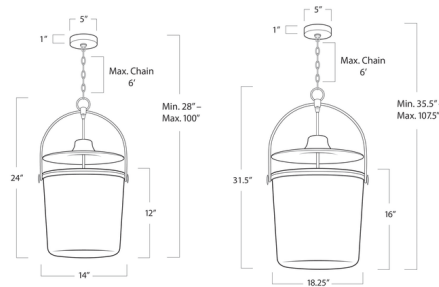

## Emerson Bell Jar Pendant

By Regina Andrew

### Description

The Emerson Bell Jar Pendant is rich with retro-inspired details that make it perfectly suited to modern traditional interiors. Steel hardware in an Oil Rubbed Bronze finish is paired with a striking, antiqued Mercury Glass shade.

### Specifications

COLOR	Mercury Glass
BODY FINISH	Oil Rubbed Bronze
WATTAGE	120W
DIMMER	Standard 120V
DIMENSIONS	14\"W x 28\"H
BULB NOT INCLUDED	3 x B10/Candelabra (E12)/40W/120V Incandescent
OTHER BULB OPTIONS	3 x B10/Candelabra (E12)/120V LED
COUNTRY OF ORIGIN	China