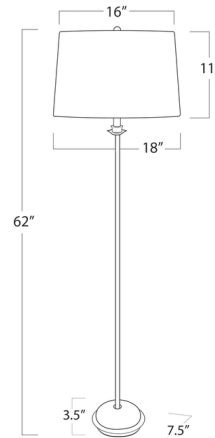

Shown in gold leaf / white

CLICK TO VIEW PRODUCT

Notes: