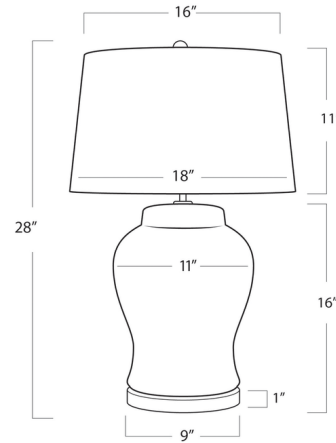

Description

The Royal Table Lamp draws inspiration from traditional Chinese vases with its gently curving silhouette and blue floral design. The ceramic base is paired with a round crystal foot and tapered linen shade for a modern touch. Royal's mix of classic and contemporary elements makes it perfectly suited for a variety of decor styles.

Shown in blue / white floral / white

Specifications

COLOR	White
BODY FINISH	Blue / White Floral
WATTAGE	150W
DIMMER	Included
DIMENSIONS	18"W x 28"H
BULB NOT INCLUDED	1 x A21 3-Way/Medium (E26)/150W/120V Incandescent
OTHER BULB OPTIONS	1 x A21 3-Way/Medium (E26)/120V LED
COUNTRY OF ORIGIN	China