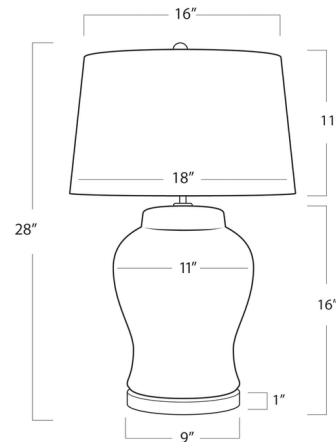

### Specifications

|                    |   |
|--------------------|---|
| COLOR              | White   |
| BODY FINISH        | Blue / White Floral                               |
| WATTAGE            | 150W  |
| DIMMER             | Included  |
| DIMENSIONS         | 18"W x 28"H                                       |
| BULB NOT INCLUDED  | 1 x A21 3-Way/Medium (E26)/150W/120V Incandescent |
| OTHER BULB OPTIONS | 1 x A21 3-Way/Medium (E26)/120V LED               |
| COUNTRY OF ORIGIN  | China   |