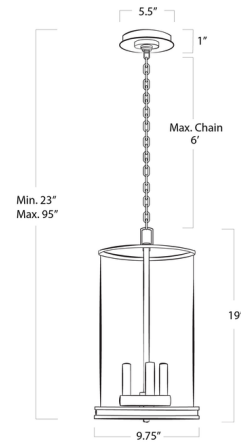

Shown in oil rubbed bronze / clear

Specifications

COLOR Clear
BODY FINISH Oil Rubbed Bronze
WATTAGE 180W
DIMMER Standard 120V
DIMENSIONS 9.75"W x 19"H
BULB NOT INCLUDED 3 x B10/Candelabra (E12)/60W/120V Incandescent
COUNTRY OF ORIGIN China