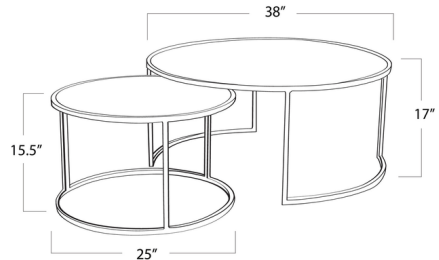

### Description

The Anastasia Coffee Table includes a pair of circular nesting tables that allow for a variety of tablescape configurations. The iron frame is finished in a roughly textured Antique Gold, which pairs beautifully with the Antiqued Mirror glass tabletop. The combination of contemporary shapes and vintage-inspired materials makes Anastasia a natural fit in any space.

### Specifications

COLOR	Antiqued Mirror
BODY FINISH	Antique Gold
WATTAGE	N/A
DIMMER	N/A
DIMENSIONS	38"W x 17"H x 38"D
BULB	N/A
COUNTRY OF ORIGIN	India

CLICK TO VIEW PRODUCT

Notes: