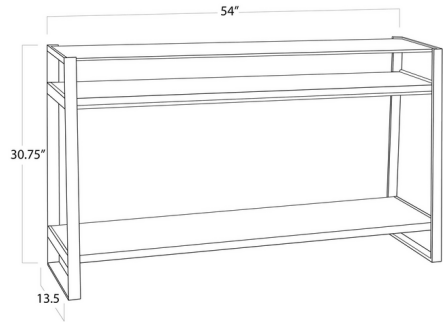

### Specifications

COLOR	Grey Hide
BODY FINISH	Polished Nickel
WATTAGE	N/A
DIMMER	N/A
DIMENSIONS	54"W x 30.75"H x 13.5"D
BULB	N/A
COUNTRY OF ORIGIN	India

CLICK TO VIEW PRODUCT

Notes: