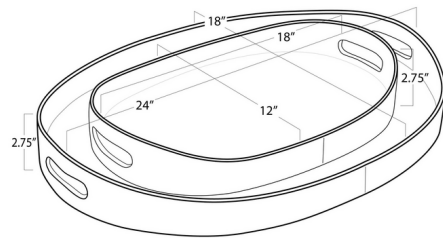

By Regina Andrew

Description

The Andres Serving Tray Set will stand out in any space with the unique texture of genuine hair on hide. Both stylish and functional, Andres will serve as a decorative object when it is not in use. Due to natural variations in the hide, each basket is unique. Includes one small tray and one large tray.

Shown in grey hide

Specifications

COLOR	N/A
BODY FINISH	Grey Hide
WATTAGE	N/A
DIMMER	N/A
DIMENSIONS	24"W x 18"H x 2.75"D
BULB	N/A
COUNTRY OF ORIGIN	India

CLICK TO VIEW PRODUCT

Notes: