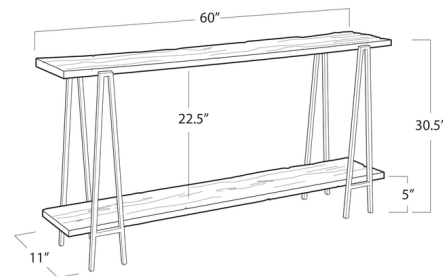

By Regina Andrew

Description

With a streamlined silhouette and rich texture, the Ash Console Table is a versatile addition to any space. The tabletop and shelf is crafted from rough, reclaimed wood and paired with a sleek iron base.

Shown in black / black

Specifications

COLOR	Black
BODY FINISH	Black
WATTAGE	N/A
DIMMER	N/A
DIMENSIONS	60"W x 30.5"H x 11"D
BULB	N/A
COUNTRY OF ORIGIN	India

CLICK TO VIEW PRODUCT

Notes: