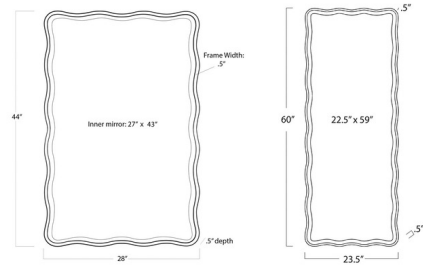

By Regina Andrew

Description

The Candice Mirror's undulating gilded frame and beveled mirror create a refined aesthetic with a hint of playfulness. The resin frame is treated with a Gold Leaf finish that lends itself to both traditional and contemporary interiors alike. May be mounted vertically or horizontally.

Shown in gold leaf / mirror

Specifications

COLOR	Mirror
BODY FINISH	Gold Leaf
WATTAGE	N/A
DIMMER	N/A
DIMENSIONS	28"W x 44"H x 0.5"D
BULB	N/A
COUNTRY OF ORIGIN	China

CLICK TO VIEW PRODUCT

Notes: