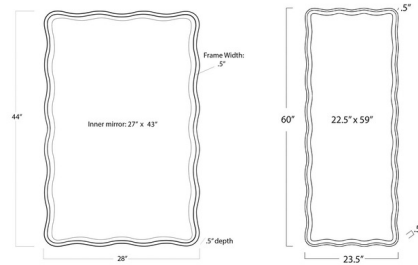

### Specifications

COLOR	Mirror
BODY FINISH	Gold Leaf
WATTAGE	N/A
DIMMER	N/A
DIMENSIONS	28"W x 44"H x 0.5"D
BULB	N/A
COUNTRY OF ORIGIN	China

CLICK TO VIEW PRODUCT

Notes: