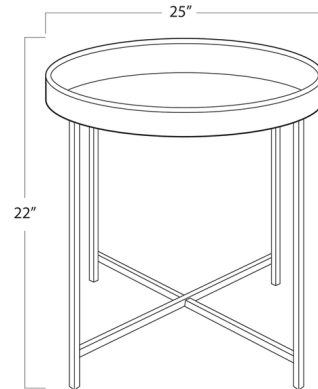

Lightology

lightology.com
866-954-4489
05-20-26

Project: _____

Company: _____

Location: _____ Fixture Type: _____

SPEC #: **RGN1182864**

Approved On: _____ Approved By: _____

Derby Tray Table By Regina Andrew

Description

Combining a genuine leather tabletop with a sleek metal frame, the Derby Tray Table is a functional, modern end table that can accent your living room, bedroom, or home office.

Shown in polished nickel / black

Specifications

COLOR	Black
BODY FINISH	Polished Nickel
WATTAGE	N/A
DIMMER	N/A
DIMENSIONS	25"W x 22"H
BULB	N/A
COUNTRY OF ORIGIN	India

CLICK TO VIEW PRODUCT

Notes: