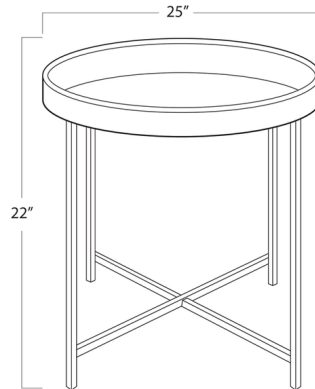

### Description

Combining a genuine leather tabletop with a sleek metal frame, the Derby Tray Table is a functional, modern end table that can accent your living room, bedroom, or home office.

Shown in polished nickel / black

### Specifications

COLOR	Black
BODY FINISH	Polished Nickel
WATTAGE	N/A
DIMMER	N/A
DIMENSIONS	25"W x 22"H
BULB	N/A
COUNTRY OF ORIGIN	India

CLICK TO VIEW PRODUCT

Notes: