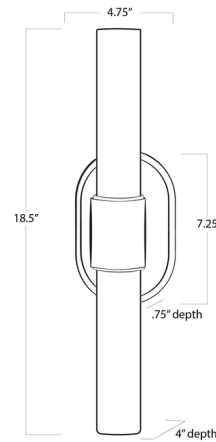

By Regina Andrew

Description

The Dixon Double Wall Sconce offers a sleek, streamlined design that will add a modern touch to any space. The oval backplate supports a pair of cylindrical, opal glass shades which softly diffuses light. May be installed vertically or horizontally.

Shown in natural brass / opal white

Specifications

COLOR	Opal White
BODY FINISH	Natural Brass
WATTAGE	14W
DIMMER	Standard 120V
DIMENSIONS	4.75"W x 18.5"H x 4"D
BULB NOT INCLUDED	2 x T10/Medium (E26)/7W/120V LED
COUNTRY OF ORIGIN	China