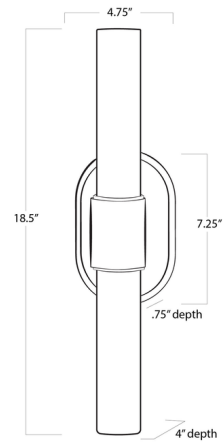

By Regina Andrew

Description

The Dixon Double Wall Sconce offers a sleek, streamlined design that will add a modern touch to any space. The oval backplate supports a pair of cylindrical, opal glass shades which softly diffuses light. May be installed vertically or horizontally.

Shown in oil rubbed bronze / opal white

Specifications

COLOR	Opal White
BODY FINISH	Oil Rubbed Bronze
WATTAGE	14W
DIMMER	Standard 120V
DIMENSIONS	4.75"W x 18.5"H x 4"D
BULB NOT INCLUDED	2 x T10/Medium (E26)/7W/120V LED
COUNTRY OF ORIGIN	China