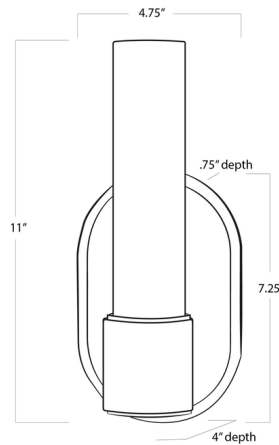

### Description

The Dixon Wall Sconce brings a quiet strength to your interior space. The smooth frame holds an opal white glass pillar that casts warm, ambient light across your room.

Shown in polished nickel / opal white

### Specifications

COLOR	Opal White
BODY FINISH	Polished Nickel
WATTAGE	7W
DIMMER	Standard 120V
DIMENSIONS	4.75"W x 11"H x 4"D
BULB NOT INCLUDED	1 x T10/Medium (E26)/7W/120V LED
COUNTRY OF ORIGIN	China