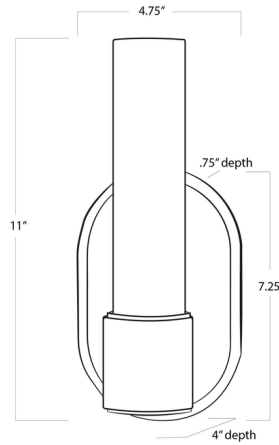

By Regina Andrew

Description

The Dixon Wall Sconce brings a quiet strength to your interior space. The smooth frame holds an opal white glass pillar that casts warm, ambient light across your room.

Shown in polished nickel / opal white

Specifications

COLOR	Opal White
BODY FINISH	Polished Nickel
WATTAGE	7W
DIMMER	Standard 120V
DIMENSIONS	4.75"W x 11"H x 4"D
BULB NOT INCLUDED	1 x T10/Medium (E26)/7W/120V LED
COUNTRY OF ORIGIN	China

CLICK TO VIEW PRODUCT