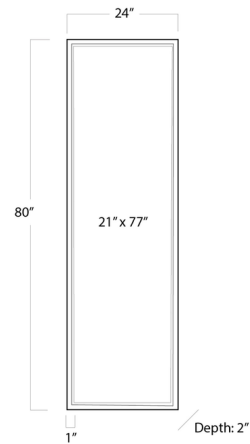

Lightology

lightology.com
866-954-4489
05-24-26

Project: _____

Company: _____

Location: _____ Fixture Type: _____

SPEC #: **RGN1182881**

Approved On: _____ Approved By: _____

Dressing Room Mirror

By Regina Andrew

Description

The Dressing Room Mirror offers a simple rectangular shape that will complement any interior. Place it in a hallway or foyer to preview your outfit before leaving the house.

Specifications

COLOR Mirror
BODY FINISH Blackened Steel
WATTAGE N/A
DIMMER N/A
DIMENSIONS 24"W x 80"H x 2"D
BULB N/A
COUNTRY OF ORIGIN China

Shown in blackened steel / mirror

CLICK TO VIEW PRODUCT

Notes: