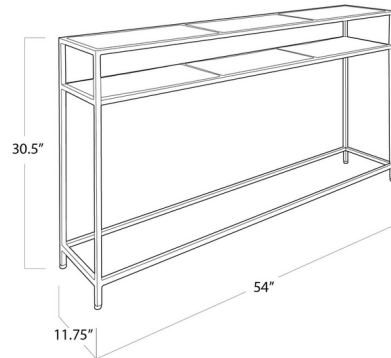

By Regina Andrew

Description

The Echelon Console Table will bring a stabilizing presence to any space with its symmetrical, rectangular design. The metal frame supports marble slab shelves perfect for showcasing decorative sculptures, photos, and other objects.

Specifications

COLOR	White
BODY FINISH	Polished Nickel
WATTAGE	N/A
DIMMER	N/A
DIMENSIONS	54"W x 30.5"H x 11.75"D
BULB	N/A
COUNTRY OF ORIGIN	India

Shown in polished nickel / white

CLICK TO VIEW PRODUCT

Notes: