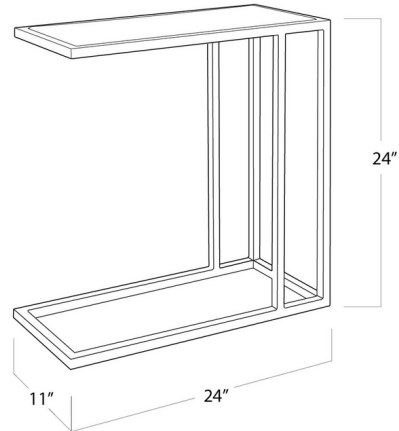

Description

The Echelon Sofa Hugger Table will bring a stabilizing presence to any space with its clean-lined, rectangular design. The metal frame supports a marble slab tabletop perfect for holding a cocktail glass beside a sofa or armchair.

Specifications

COLOR	White
BODY FINISH	Natural Brass
WATTAGE	N/A
DIMMER	N/A
DIMENSIONS	24"W x 24"H x 11"D
BULB	N/A
COUNTRY OF ORIGIN	India

Notes:

Shown in natural brass / white

CLICK TO VIEW PRODUCT