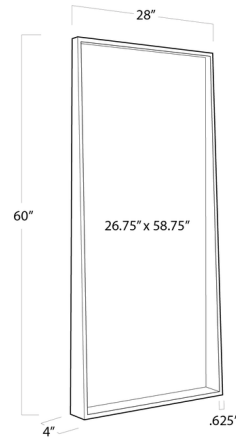

### Description

The Gunner Rectangular Mirror features a rectangular shape with a frame that tapers outward towards the bottom of the mirror. This angled design will make a bold statement as a finish touch in any space.

### Specifications

COLOR	Mirror
BODY FINISH	Natural Brass
WATTAGE	N/A
DIMMER	N/A
DIMENSIONS	28"W x 60"H x 4"D
BULB	N/A
COUNTRY OF ORIGIN	China

CLICK TO VIEW PRODUCT

Notes: