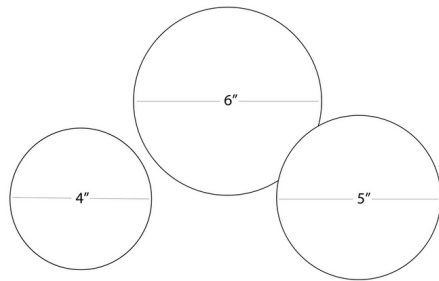

Description

The Jade Sphere Set includes a trio of polished jade orbs of various sizes that will add a beautiful visual texture to any space. Natural variations in the jade's color ensure that each sphere is a unique piece of natural art.

Shown in jade stone

Specifications

COLOR	N/A
BODY FINISH	Jade Stone
WATTAGE	N/A
DIMMER	N/A
DIMENSIONS	6"W x 6"H
BULB	N/A
COUNTRY OF ORIGIN	China

CLICK TO VIEW PRODUCT

Notes: