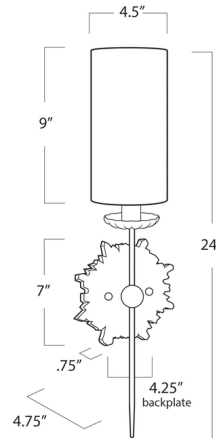

### Specifications

COLOR	Natural Linen
BODY FINISH	Antique Gold
WATTAGE	40W
DIMMER	Standard 120V
DIMENSIONS	4.5\"W x 24\"H x 4.75\"D
BULB NOT INCLUDED	1 x B10/Candelabra (E12)/40W/120V Incandescent
OTHER BULB OPTIONS	1 x B10/Candelabra (E12)/120V LED
COUNTRY OF ORIGIN	China