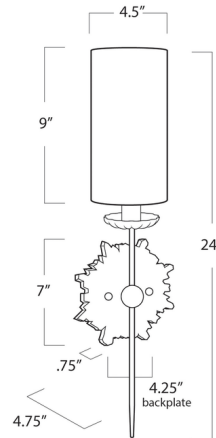

CLICK TO VIEW PRODUCT

Notes: