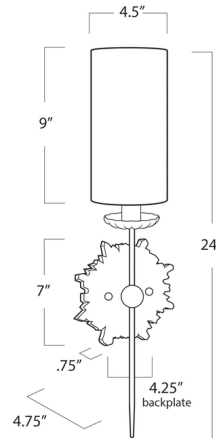

Shown in antique gold / natural linen

Specifications

COLOR	Natural Linen
BODY FINISH	Antique Gold
WATTAGE	40W
DIMMER	Standard 120V
DIMENSIONS	4.5\"W x 24\"H x 4.75\"D
BULB NOT INCLUDED	1 x B10/Candelabra (E12)/40W/120V Incandescent
OTHER BULB OPTIONS	1 x B10/Candelabra (E12)/120V LED
COUNTRY OF ORIGIN	China

CLICK TO VIEW PRODUCT

Notes: