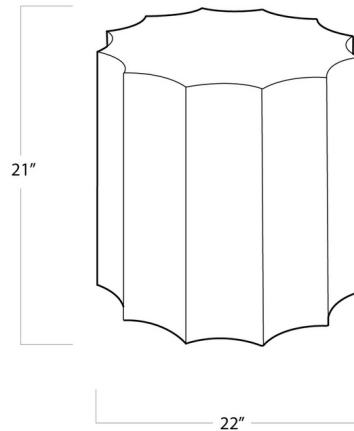

Lightology

lightology.com
866-954-4489
04-25-26

Project: _____

Company: _____

Location: _____ Fixture Type: _____

SPEC #: **RGNI182958**

Approved On: _____ Approved By: _____

Marilyn Side Table

By Regina Andrew

Description

The Marilyn Side Table pairs a unique shape and texture for a modern piece with refined simplicity. The table's scalloped sides highlights the bumps and ridges of the faux shagreen finish. Casters on the bottom of the table allow it to easily be moved.

Shown in ivory

Specifications

COLOR	N/A
BODY FINISH	Ivory
WATTAGE	N/A
DIMMER	N/A
DIMENSIONS	22"W x 21"H
BULB	N/A
COUNTRY OF ORIGIN	Viet Nam

CLICK TO VIEW PRODUCT

Notes: