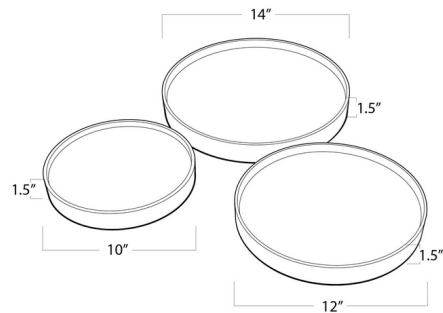

Lightology

lightology.com
866-954-4489
06-04-26

Project: _____

Company: _____

Location: _____ Fixture Type: _____

SPEC #: **RGN1182971**

Approved On: _____ Approved By: _____

Mixer Serving Tray - Set of 3

By Regina Andrew

Description

The Mixer Serving Tray Set includes a trio of trays of varying sizes and colors of marble. One black, one white, and one brown marble tray offer a variety of rich visual textures that create an eclectic aesthetic.

Shown in natural brass / multicolor

Specifications

COLOR	Multicolor
BODY FINISH	Natural Brass
WATTAGE	N/A
DIMMER	N/A
DIMENSIONS	14"W x 1.5"H
BULB	N/A
COUNTRY OF ORIGIN	India

CLICK TO VIEW PRODUCT

Notes: