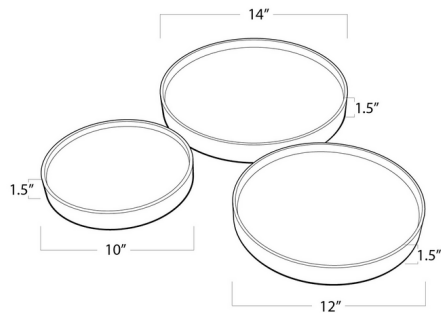

Lightology

lightology.com
866-954-4489
04-17-26

Project: _____

Company: _____

Location: _____ Fixture Type: _____

SPEC #: **RGN1182971**

Approved On: _____ Approved By: _____

Mixer Serving Tray - Set of 3

By Regina Andrew

Description

The Mixer Serving Tray Set includes a trio of trays of varying sizes and colors of marble. One black, one white, and one brown marble tray offer a variety of rich visual textures that create an eclectic aesthetic.

Shown in natural brass / multicolor

Specifications

COLOR	Multicolor
BODY FINISH	Natural Brass
WATTAGE	N/A
DIMMER	N/A
DIMENSIONS	14"W x 1.5"H
BULB	N/A
COUNTRY OF ORIGIN	India

CLICK TO VIEW PRODUCT

Notes: