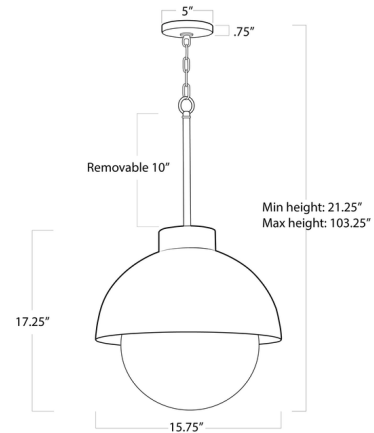

By Regina Andrew

Description

The Montreux Pendant offers a minimalistic silhouette with a metallic outer layer surrounding a white milk glass globe. The globe casts a soft glow when illuminated for a sophisticated look. Includes removeable 10 inch downrod and 72 inch chain.

Shown in natural brass / white

Specifications

COLOR	White
BODY FINISH	Natural Brass
WATTAGE	60W
DIMMER	Standard 120V
DIMENSIONS	15.75"W x 21.25"H
BULB NOT INCLUDED	1 x A19/Medium (E26)/60W/120V Incandescent
OTHER BULB OPTIONS	1 x A19/Medium (E26)/120V LED
COUNTRY OF ORIGIN	China