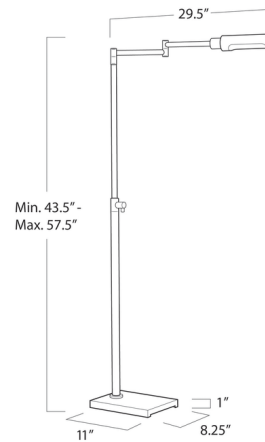

Shown in natural brass