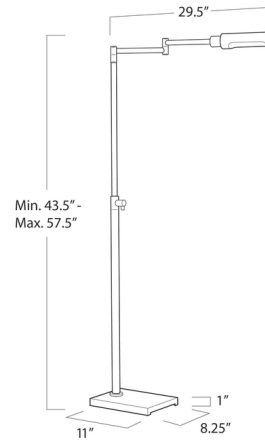

Shown in natural brass

CLICK TO VIEW PRODUCT

Notes: