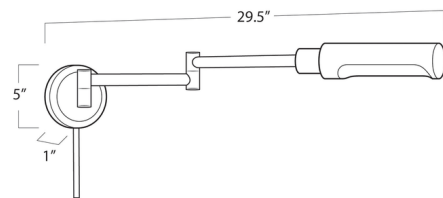

### Description

The Noble Swing Arm Wall Sconce offers versatility and utility without sacrificing style. With multiple pivoting joints and an adjustable stem, Noble can direct light precisely where it is needed most for reading and other tasks. The lamp's simple lines and sleek design allow it to blend effortlessly into any interior. Rotary dimmer switch located on lamp head. May be mounted as a plug-in or hardwired sconce.

### Specifications

COLOR	N/A
BODY FINISH	Oil Rubbed Bronze
WATTAGE	40W
DIMMER	Included
DIMENSIONS	5"W x 5"H x 29.5"D
BULB NOT INCLUDED	1 x T10/Medium (E26)/40W/120V Incandescent
OTHER BULB OPTIONS	1 x T10/Medium (E26)/120V LED
COUNTRY OF ORIGIN	China