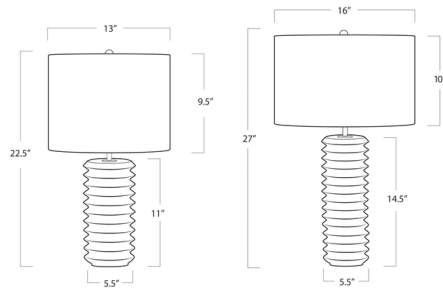

Shown in black / white

Specifications

COLOR	White
BODY FINISH	Black
WATTAGE	150W
DIMMER	Included
DIMENSIONS	13"W x 22.5"H
BULB NOT INCLUDED	1 x A21 3-Way/Medium (E26)/150W/120V Incandescent
OTHER BULB OPTIONS	1 x A21/Medium (E26)/120V LED
COUNTRY OF ORIGIN	China