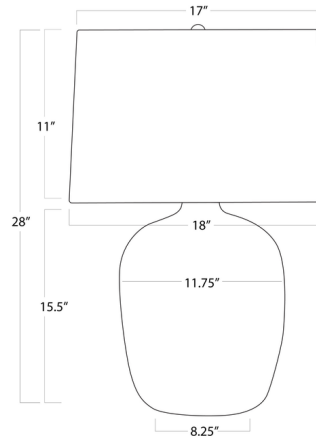

### Specifications

COLOR	White
BODY FINISH	White
WATTAGE	150W
DIMMER	Included
DIMENSIONS	18"W x 28"H x 18"D
BULB NOT INCLUDED	1 x A21 3-Way/Medium (E26)/150W/120V Incandescent
OTHER BULB OPTIONS	1 x A21/Medium (E26)/120V LED
COUNTRY OF ORIGIN	China