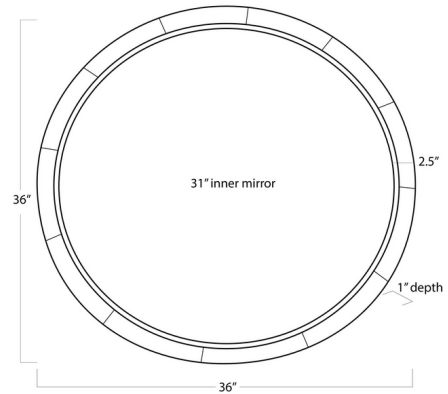

By Regina Andrew

Description

The Plaza Round Mirror brings a graceful versatility to your interior space. The beveled edges elevate this piece's appearance with an elegant detail.

Shown in gold leaf / mirror

Specifications

COLOR	Mirror
BODY FINISH	Gold Leaf
WATTAGE	N/A
DIMMER	N/A
DIMENSIONS	36"W x 36"H x 1"D
BULB	N/A
COUNTRY OF ORIGIN	China

CLICK TO VIEW PRODUCT

Notes: