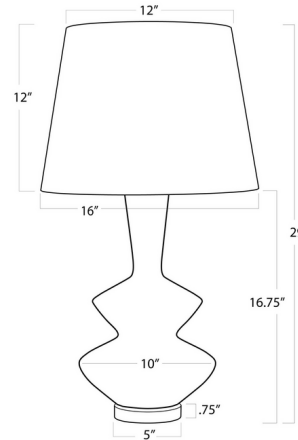

Description

The Poe Table Lamp will make a sculptural statement with its uniquely shaped base. The base is treated with a rough plaster finish for a touch of texture that gives the lamp a hand-made, artisan look. A round brass foot and tapered linen shade complete the look with a crisp, clean accent. 3-way switch located on socket.

Shown in black / white

Specifications

COLOR	White
BODY FINISH	Black
WATTAGE	150W
DIMMER	Included
DIMENSIONS	16"W x 29"H x 16"D
BULB NOT INCLUDED	1 x A21 3-Way/Medium (E26)/150W/120V Incandescent
OTHER BULB OPTIONS	1 x A21 3-Way/Medium (E26)/120V LED
COUNTRY OF ORIGIN	India