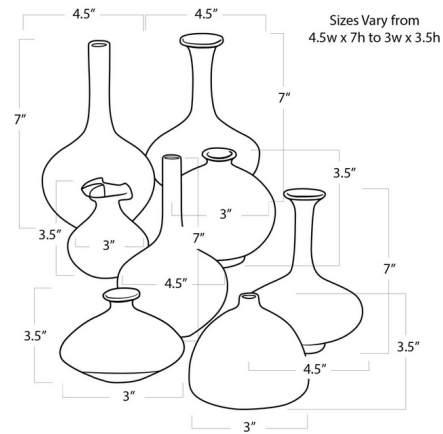

By Regina Andrew

Description

The Porcelain Bud Vase Set includes a collection of petite vases of various shapes and colors for an eclectic look. The vases are finished in natural shades of blue and brown for a warm and earthy expression.

Shown in natural

Specifications

COLOR	N/A
BODY FINISH	Natural
WATTAGE	N/A
DIMMER	N/A
DIMENSIONS	4.5"W x 7"H x 4.5"D
BULB	N/A
COUNTRY OF ORIGIN	China

CLICK TO VIEW PRODUCT

Notes: