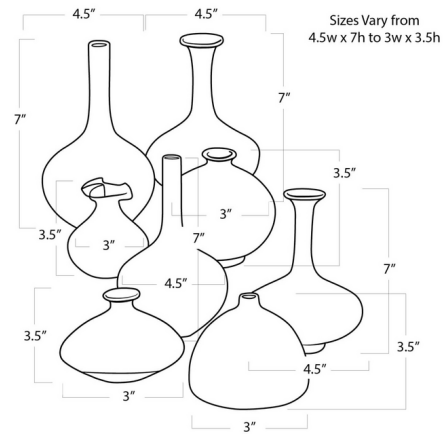

### Description

The Porcelain Bud Vase Set includes a collection of petite vases of various shapes and colors for an eclectic look. The vases are finished in natural shades of blue and brown for a warm and earthy expression.

### Specifications

COLOR	N/A
BODY FINISH	Natural
WATTAGE	N/A
DIMMER	N/A
DIMENSIONS	4.5"W x 7"H x 4.5"D
BULB	N/A
COUNTRY OF ORIGIN	China

CLICK TO VIEW PRODUCT

Notes: