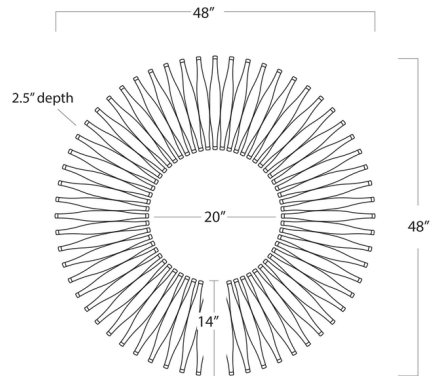

By Regina Andrew

Description

The Rolling Pin Mirror boasts a unique design that draws upon both rustic and modern influences. The mirror is constructed from antique wooden rolling pins arranged in a ring around a circular mirror. With a large scale and rich texture, the Rolling Pin Mirror will make a striking addition to an eclectic decor.

Specifications

COLOR	Mirror
BODY FINISH	Natural
WATTAGE	N/A
DIMMER	N/A
DIMENSIONS	48"W x 48"H x 2.5"D
BULB	N/A
COUNTRY OF ORIGIN	India

Notes:

Shown in natural / mirror

CLICK TO VIEW PRODUCT