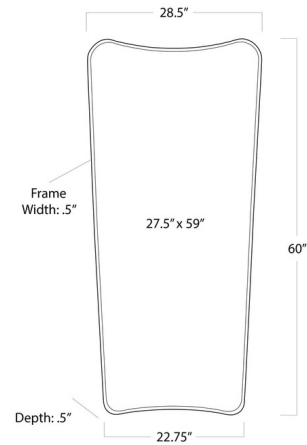

Description

The Sonnet Mirror features a playful combination of gentle curves and tapered lines that will make a stylish addition to any space. A gold leaf finish on the frame and a beveled mirror edge add understated accents that complement both traditional and modern decor.

Shown in gold leaf / mirror

Specifications

COLOR	Mirror
BODY FINISH	Gold Leaf
WATTAGE	N/A
DIMMER	N/A
DIMENSIONS	28.5"W x 60"H x 0.5"D
BULB	N/A
COUNTRY OF ORIGIN	China

CLICK TO VIEW PRODUCT

Notes: