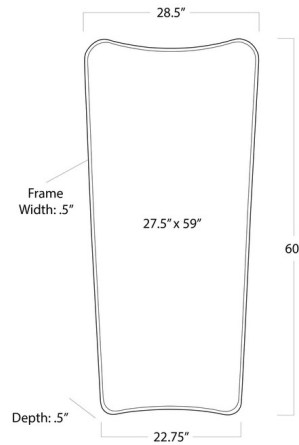

### Specifications

COLOR	Mirror
BODY FINISH	Gold Leaf
WATTAGE	N/A
DIMMER	N/A
DIMENSIONS	28.5"W x 60"H x 0.5"D
BULB	N/A
COUNTRY OF ORIGIN	China

CLICK TO VIEW PRODUCT

Notes: