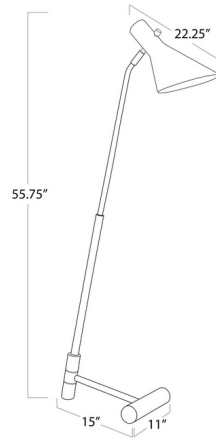

Lightology

lightology.com
866-954-4489
05-16-26

Project: _____

Company: _____

Location: _____ Fixture Type: _____

SPEC #: **RGN1183053**

Approved On: _____ Approved By: _____

Spyder Floor Lamp

By Regina Andrew

Description

The Spyder Floor Lamp offers function and utility with a sleek, modern aesthetic. A tubular stem with a unique kickstand base supports the conical lamp head, which can be tilted to aim the light source precisely where it is needed. Dimmer switch located on lamp head.

Shown in brass / white

Specifications

COLOR	White
BODY FINISH	Brass
WATTAGE	40W
DIMMER	Included
DIMENSIONS	11"W x 55.75"H x 22.25"D
BULB NOT INCLUDED	1 x A19/Medium (E26)/40W/120V Incandescent
OTHER BULB OPTIONS	1 x A19/Medium (E26)/120V LED
COUNTRY OF ORIGIN	China