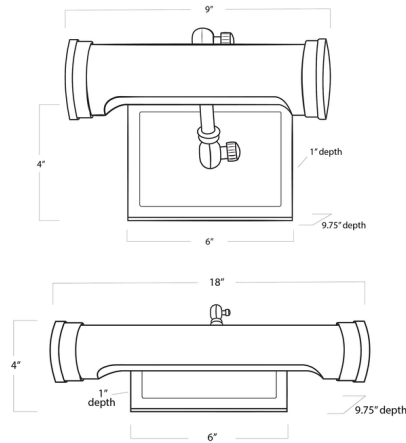

### Description

Illuminate your artwork and wall decor with the Tate Picture Light. Tate features a clean-lined design with a cylindrical shade attached to an articulated arm that allows the light to be adjusted as necessary. May be installed as a hardwired or plug-in fixture.

### Specifications

|                    |  |
|--------------------|--|
| COLOR              | N/A  |
| BODY FINISH        | Oil Rubbed Bronze                              |
| WATTAGE            | 25W  |
| DIMMER             | Standard 120V                                  |
| DIMENSIONS         | 9"W x 4"H x 9.75"D                             |
| BULB NOT INCLUDED  | 1 x B10/Candelabra (E12)/25W/120V Incandescent |
| OTHER BULB OPTIONS | 1 x B10/Candelabra (E12)/120V LED              |
| COUNTRY OF ORIGIN  | China  |