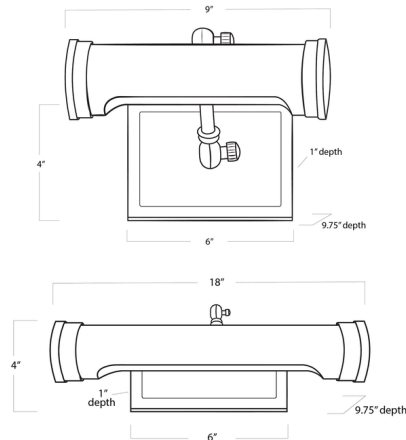

By Regina Andrew

Description

Illuminate your artwork and wall decor with the Tate Picture Light. Tate features a clean-lined design with a cylindrical shade attached to an articulated arm that allows the light to be adjusted as necessary. May be installed as a hardwired or plug-in fixture.

Shown in oil rubbed bronze

Specifications

COLOR	N/A
BODY FINISH	Oil Rubbed Bronze
WATTAGE	25W
DIMMER	Standard 120V
DIMENSIONS	9"W x 4"H x 9.75"D
BULB NOT INCLUDED	1 x B10/Candelabra (E12)/25W/120V Incandescent
OTHER BULB OPTIONS	1 x B10/Candelabra (E12)/120V LED
COUNTRY OF ORIGIN	China