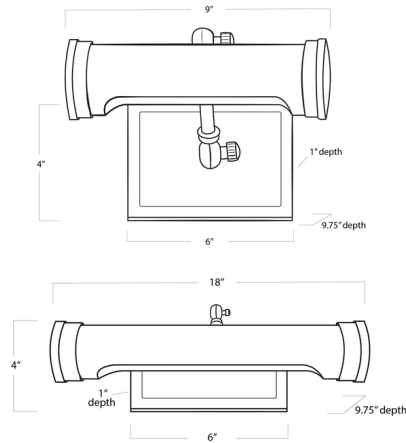

Shown in oil rubbed bronze