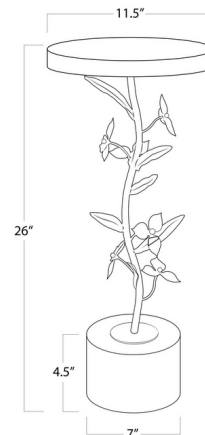

## Trillium Side Table

By Regina Andrew

### Description

The Trillium Side brings an old world charm to your interior space. The floral stem rests atop an alabaster base and is topped by a clear acrylic tabletop. Natural variations in the alabaster make each piece unique.

### Specifications

COLOR	Alabaster
BODY FINISH	Brass
WATTAGE	N/A
DIMMER	N/A
DIMENSIONS	11.5"W x 26"H
BULB	N/A
COUNTRY OF ORIGIN	China

CLICK TO VIEW PRODUCT

Notes: