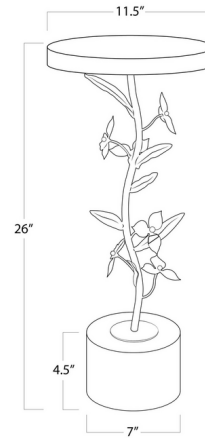

## Trillium Side Table

By Regina Andrew

### Description

The Trillium Side brings an old world charm to your interior space. The floral stem rests atop an alabaster base and is topped by a clear acrylic tabletop. Natural variations in the alabaster make each piece unique.

### Specifications

COLOR	Alabaster
BODY FINISH	Brass
WATTAGE	N/A
DIMMER	N/A
DIMENSIONS	11.5"W x 26"H
BULB	N/A
COUNTRY OF ORIGIN	China

CLICK TO VIEW PRODUCT

Notes: