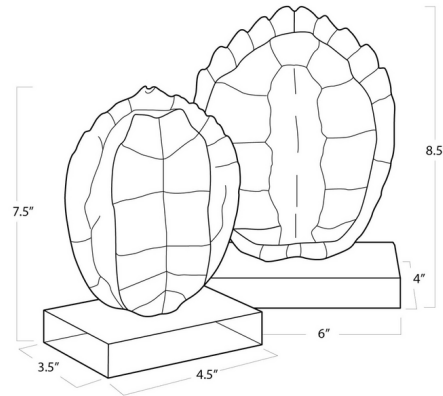

## Turtle Shell Object - Set of 2

By Regina Andrew

### Description

The Turtle Shell Object Set includes a pair of resin replica turtle shells atop an elegant crystal base. Place these objects on a coffee table or console to instantly add a natural element with a glamorous twist.

### Specifications

COLOR	Crystal
BODY FINISH	White
WATTAGE	N/A
DIMMER	N/A
DIMENSIONS	6"W x 8.5"H x 4"D
BULB	N/A
COUNTRY OF ORIGIN	China

CLICK TO VIEW PRODUCT

Notes: