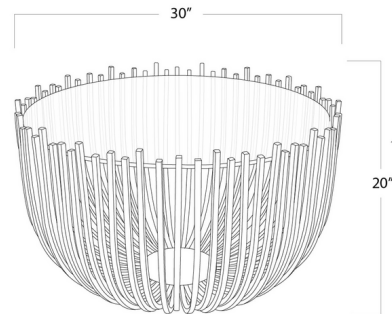

Lightology

lightology.com
866-954-4489
05-17-26

Project: _____

Company: _____

Location: _____ Fixture Type: _____

SPEC #: **RGN1183100**

Approved On: _____ Approved By: _____

Webbed Coffee Table

By Regina Andrew

Description

The Webbed Coffee Table's modern silhouette and industrial vibes will make a bold, sculptural statement in a living room or lounge. The table's base is constructed from rectangular iron rods of varying heights which radiate outwards and curve upwards. The blackened iron finish completes the look with a rough appearance, and the clear glass tabletop allows the table to be viewed from all angles.

Shown in blackened iron / clear

Specifications

COLOR	Clear
BODY FINISH	Blackened Iron
WATTAGE	N/A
DIMMER	N/A
DIMENSIONS	30"W x 20"H
BULB	N/A
COUNTRY OF ORIGIN	India

CLICK TO VIEW PRODUCT

Notes: