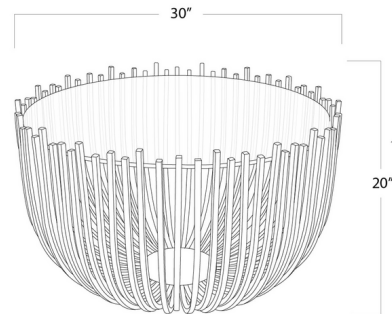

Lightology

lightology.com
866-954-4489
05-18-26

Project: _____

Company: _____

Location: _____ Fixture Type: _____

SPEC #: **RGN1183100**

Approved On: _____ Approved By: _____

Webbed Coffee Table

By Regina Andrew

Description

The Webbed Coffee Table's modern silhouette and industrial vibes will make a bold, sculptural statement in a living room or lounge. The table's base is constructed from rectangular iron rods of varying heights which radiate outwards and curve upwards. The blackened iron finish completes the look with a rough appearance, and the clear glass tabletop allows the table to be viewed from all angles.

Shown in blackened iron / clear

Specifications

COLOR	Clear
BODY FINISH	Blackened Iron
WATTAGE	N/A
DIMMER	N/A
DIMENSIONS	30"W x 20"H
BULB	N/A
COUNTRY OF ORIGIN	India

CLICK TO VIEW PRODUCT

Notes: