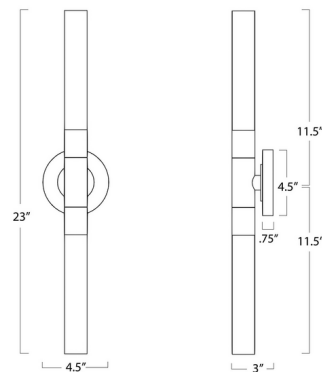

Lightology

lightology.com
866-954-4489
04-14-26

Project: _____

Company: _____

Location: _____ Fixture Type: _____

SPEC #: **RGN1183102**

Approved On: _____ Approved By: _____

Wick Dual Wall Sconce

By Regina Andrew

Description

The Wick Dual Wall Sconce features a sleek, streamlined design perfect for a modern interior. This minimal sconce consists of a simple cylindrical form capped with a frosted acrylic shades on each end. May be mounted vertically or horizontally. Suitable for dry locations only.

Specifications

COLOR . . . . . Frosted
BODY FINISH . . . . . Natural Brass
WATTAGE 8W
DIMMER . . . . . Standard 120V
DIMENSIONS . . . . . 4.5"W x 23"H x 3"D
BULB INCLUDED . . . . . 2 x MR11/GU10/4W/120V LED
COUNTRY OF ORIGIN . . . . . China

Technical Information

LAMP COLOR 2700K
LUMENS/WATT 125.00
LUMINOUS FLUX . . . . . 500 lumens

CLICK TO VIEW PRODUCT

Notes: