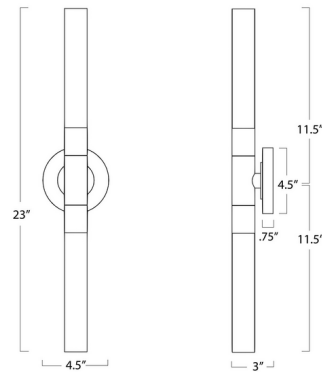

Lightology

lightology.com
866-954-4489
06-04-26

Project: _____

Company: _____

Location: _____ Fixture Type: _____

SPEC #: **RGN1183102**

Approved On: _____ Approved By: _____

Wick Dual Wall Sconce

By Regina Andrew

Description

The Wick Dual Wall Sconce features a sleek, streamlined design perfect for a modern interior. This minimal sconce consists of a simple cylindrical form capped with a frosted acrylic shades on each end. May be mounted vertically or horizontally. Suitable for dry locations only.

Specifications

COLOR . . . . . Frosted
BODY FINISH . . . . . Natural Brass
WATTAGE 8W
DIMMER . . . . . Standard 120V
DIMENSIONS . . . . . 4.5"W x 23"H x 3"D
BULB INCLUDED . . . . . 2 x MR11/GU10/4W/120V LED
COUNTRY OF ORIGIN . . . . . China

Technical Information

LAMP COLOR 2700K
LUMENS/WATT 125.00
LUMINOUS FLUX . . . . . 500 lumens

CLICK TO VIEW PRODUCT

Notes: