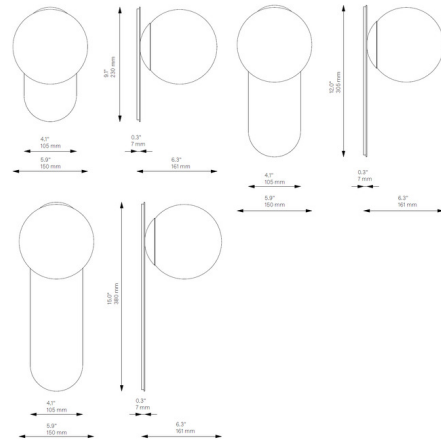

Lightology

lightology.com
866-954-4489
07-01-26

Project: _____

Company: _____

Location: _____ Fixture Type: _____

SPEC #: **SWG1183150**

Approved On: _____ Approved By: _____

Adrion Wall Sconce By Schwung Home

Description

The Adrion Wall Sconce features a simple geometric design that will complement a variety of interiors. The globe shaped glass shade is supported by an oblong metal backplate for a smooth, symmetrical look. Adrion may be mounted vertically or horizontally, allowing for interesting arrangements when multiple sconces are grouped together. Available with Matte Opal or Matte Marbled glass or transparent Dries Ribbon textured glass.

Shown in lacquered burnished brass / opal matte

Specifications

COLOR Opal Matte
BODY FINISH Lacquered Burnished Brass
WATTAGE 5W
DIMMER Low Voltage Electronic
DIMENSIONS 5.9\"W x 9.1\"H x 6.3\"D
BULB NOT INCLUDED 1 x B10/Candelabra (E12)/5W/120V LED