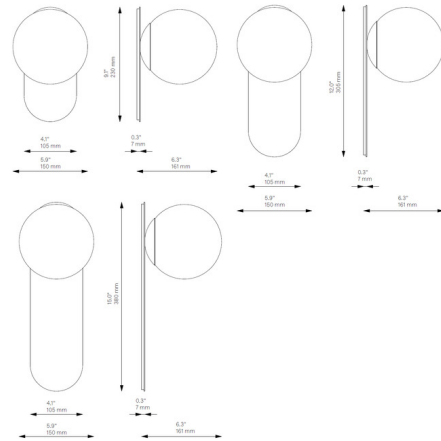

By Schwung Home

Description

The Adrion Wall Sconce features a simple geometric design that will complement a variety of interiors. The globe shaped glass shade is supported by an oblong metal backplate for a smooth, symmetrical look. Adrion may be mounted vertically or horizontally, allowing for interesting arrangements when multiple sconces are grouped together. Available with Matte Opal or Matte Marbled glass or transparent Dries Ribbon textured glass.

Shown in lacquered burnished brass / opal matte

Specifications

COLOR	Opal Matte
BODY FINISH	Lacquered Burnished Brass
WATTAGE	5W
DIMMER	Low Voltage Electronic
DIMENSIONS	5.9"W x 9.1"H x 6.3"D
BULB NOT INCLUDED	1 x B10/Candelabra (E12)/5W/120V LED