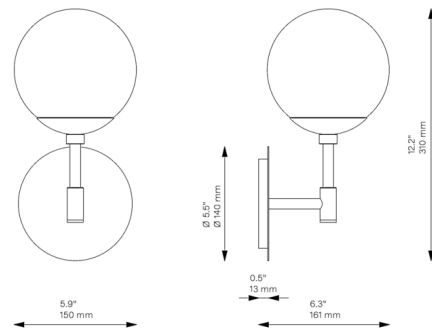

### Description

The Sunset Wall Sconce consists of a sleek bracket arm and a glass globe shade reminiscent of the setting sun. The shade is available in ridged, clear Dries Ribbon glass, Matte Opal glass, or Matte Marble glass. May be mounted with the shade directed upwards or downwards.

### Specifications

COLOR . . . . . Dries Ribbon  
BODY FINISH . . . . . Lacquered Burnished Brass  
WATTAGE . . . . . 5W  
DIMMER . . . . . Low Voltage Electronic  
DIMENSIONS . . . . . 5.9"W x 12.2"H x 6.3"D  
BULB NOT INCLUDED . . . . . 1 x B10/Candelabra (E12)/5W/120V LED