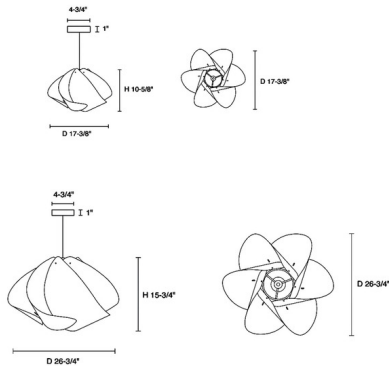

### Specifications

COLOR	Violet / Ash
BODY FINISH	Black
WATTAGE	17W
DIMMER	Standard 120V
DIMENSIONS	17.4"W x 10.6"H
BULB NOT INCLUDED	1 x A19/Medium (E26)/17W/120V LED
COUNTRY OF ORIGIN	Spain

### Technical Information

PRODUCT DIMENSIONS . . . . . Adjustable Cable Length: 108"

Notes:

Shown in black / violet / ash

CLICK TO VIEW PRODUCT