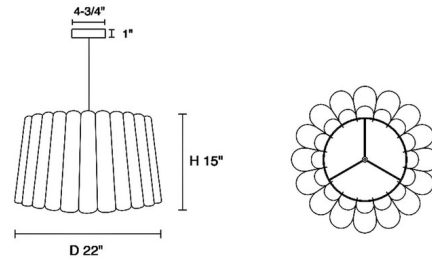

### Specifications

COLOR . . . . . Blue Outer / Ash Inner  
BODY FINISH . . . . . Black  
WATTAGE . . . . . 100W  
DIMMER . . . . . Standard 120V  
DIMENSIONS . . . . . 22"W x 15"H  
BULB NOT INCLUDED . . . . . 1 x A19/Medium (E26)/100W/120V Incandescent  
OTHER BULB OPTIONS . . . . . 1 x A19/Medium (E26)/120V LED  
COUNTRY OF ORIGIN . . . . . Spain

### Technical Information

PRODUCT DIMENSIONS . . . . . Adjustable Cable Length: 108"

CLICK TO VIEW PRODUCT

Notes: