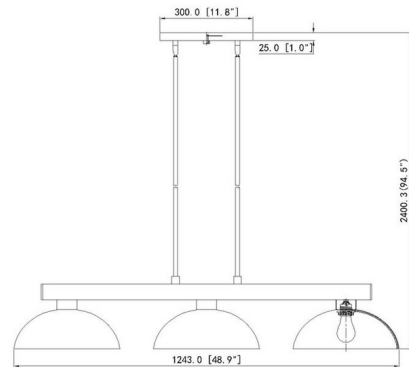

Shown in brushed nickel / matte opal

Specifications

COLOR Matte Opal
BODY FINISH Brushed Nickel
WATTAGE 51W
DIMMER Standard 120V
DIMENSIONS 49"L x 13.5"W x 9.25"H
BULB NOT INCLUDED 3 x A19/Medium (E26)/17W/120V LED
COUNTRY OF ORIGIN China

Technical Information

PRODUCT DIMENSIONS Downrods: One 3", One 6" and Six 12" Included

CLICK TO VIEW PRODUCT

Notes: