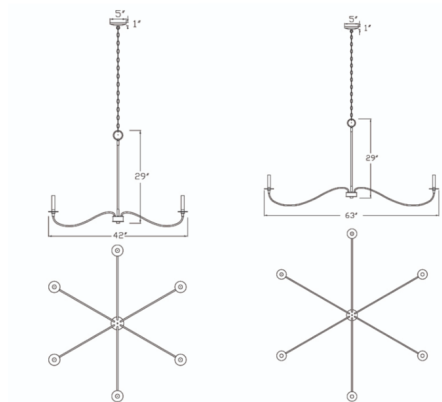

Specifications

COLOR N/A
BODY FINISH Rubbed Brass
WATTAGE 54W
DIMMER Standard 120V
DIMENSIONS 63"W x 29"H
BULB NOT INCLUDED 6 x B10/Candelabra (E12)/9W/120V LED
COUNTRY OF ORIGIN India

Technical Information

PRODUCT DIMENSIONS Adjustable Cable Lengths: 110"

Shown in rubbed brass

CLICK TO VIEW PRODUCT

Notes: