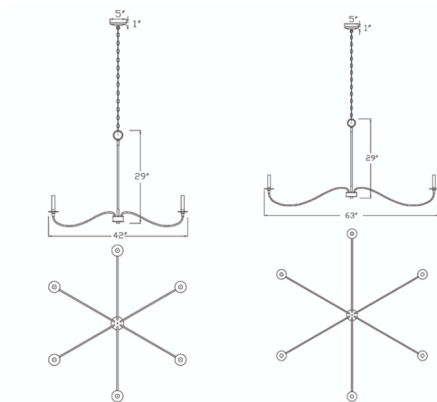

Specifications

COLOR N/A
 BODY FINISH Rubbed Brass
 WATTAGE 54W
 DIMMER Standard 120V
 DIMENSIONS 63"W x 29"H
 BULB NOT INCLUDED 6 x B10/Candelabra (E12)/9W/120V LED
 COUNTRY OF ORIGIN India

Technical Information

PRODUCT DIMENSIONS Adjustable Cable Lengths: 110"

Shown in rubbed brass

CLICK TO VIEW PRODUCT

Notes: