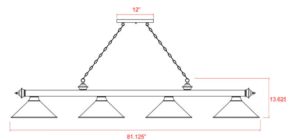

### Specifications

COLOR	Smoke
BODY FINISH	Rubbed Brass
WATTAGE	36W
DIMMER	Standard 120V
DIMENSIONS	81.25\"L x 14\"W x 18.75\"H
BULB NOT INCLUDED	4 x A19/Medium (E26)/9W/120V LED
COUNTRY OF ORIGIN	India