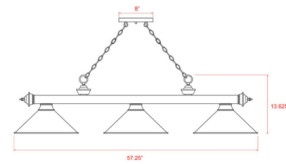

### Specifications

COLOR	Smoke
BODY FINISH	Rubbed Brass
WATTAGE	36W
DIMMER	Standard 120V
DIMENSIONS	81.25\"L x 14\"W x 18.75\"H
BULB NOT INCLUDED	4 x A19/Medium (E26)/9W/120V LED
COUNTRY OF ORIGIN	India