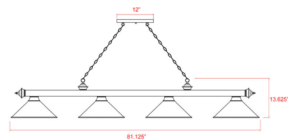

Shown in rubbed brass / smoke

Specifications

COLOR	Smoke
BODY FINISH	Rubbed Brass
WATTAGE	36W
DIMMER	Standard 120V
DIMENSIONS	81.25\"L x 14\"W x 18.75\"H
BULB NOT INCLUDED	4 x A19/Medium (E26)/9W/120V LED
COUNTRY OF ORIGIN	India