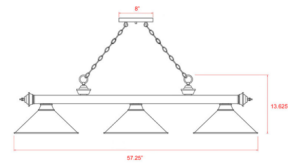

Shown in rubbed brass / smoke

Specifications

COLOR	Smoke
BODY FINISH	Rubbed Brass
WATTAGE	36W
DIMMER	Standard 120V
DIMENSIONS	81.25\"L x 14\"W x 18.75\"H
BULB NOT INCLUDED	4 x A19/Medium (E26)/9W/120V LED
COUNTRY OF ORIGIN	India