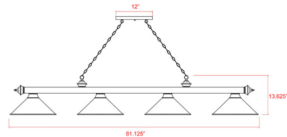

Shown in rubbed brass / white linen

Specifications

COLOR	White Linen
BODY FINISH	Rubbed Brass
WATTAGE	36W
DIMMER	Standard 120V
DIMENSIONS	81.25\"L x 14\"W x 18.75\"H
BULB NOT INCLUDED	4 x A19/Medium (E26)/9W/120V LED
COUNTRY OF ORIGIN	India