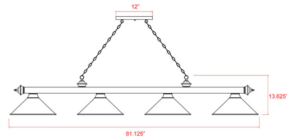

### Specifications

COLOR	White Linen
BODY FINISH	Rubbed Brass
WATTAGE	36W
DIMMER	Standard 120V
DIMENSIONS	81.25"L x 14"W x 18.75"H
BULB NOT INCLUDED	4 x A19/Medium (E26)/9W/120V LED
COUNTRY OF ORIGIN	India