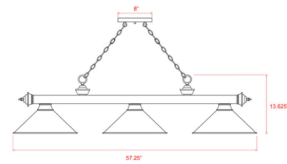

### Specifications

COLOR	White Linen
BODY FINISH	Rubbed Brass
WATTAGE	36W
DIMMER	Standard 120V
DIMENSIONS	81.25"L x 14"W x 18.75"H
BULB NOT INCLUDED	4 x A19/Medium (E26)/9W/120V LED
COUNTRY OF ORIGIN	India