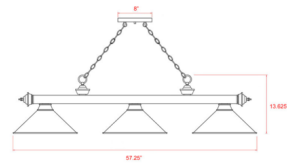

Shown in rubbed brass / white linen

Specifications

COLOR	White Linen
BODY FINISH	Rubbed Brass
WATTAGE	36W
DIMMER	Standard 120V
DIMENSIONS	81.25\"L x 14\"W x 18.75\"H
BULB NOT INCLUDED	4 x A19/Medium (E26)/9W/120V LED
COUNTRY OF ORIGIN	India