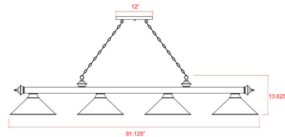

Description

Featuring four delicate, glass shades affixed to a rich frame, this traditional Cordon Linear Pendant with Dome Glass Shade adds an elegant update to classic interior decor. Illuminate a kitchen, dining room, or game room with this effortlessly stylish fixture from the Cordon collection. Note: Not all color/finish combinations are available.

Shown in rubbed brass / white linen

Specifications

| | |
|--------------------|----------------------------------|
| COLOR | White Linen |
| BODY FINISH | Rubbed Brass |
| WATTAGE | 36W |
| DIMMER | Standard 120V |
| DIMENSIONS | 81.25"L x 14"W x 18.75"H |
| BULB NOT INCLUDED | 4 x A19/Medium (E26)/9W/120V LED |
| OTHER BULB OPTIONS | 4 x A19/Medium (E26)/120V LED |
| COUNTRY OF ORIGIN | India |