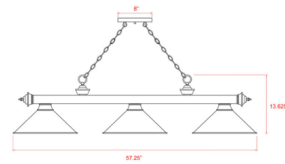

Shown in rubbed brass / white linen

Specifications

| | |
|--------------------|----------------------------------|
| COLOR | White Linen |
| BODY FINISH | Rubbed Brass |
| WATTAGE | 36W |
| DIMMER | Standard 120V |
| DIMENSIONS | 81.25"L x 14"W x 18.75"H |
| BULB NOT INCLUDED | 4 x A19/Medium (E26)/9W/120V LED |
| OTHER BULB OPTIONS | 4 x A19/Medium (E26)/120V LED |
| COUNTRY OF ORIGIN | India |