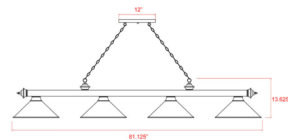

Shown in rubbed brass / white

Specifications

| | |
|-------------------|----------------------------------|
| COLOR | White |
| BODY FINISH | Rubbed Brass |
| WATTAGE | 36W |
| DIMMER | Standard 120V |
| DIMENSIONS | 81.25"L x 14"W x 18.75"H |
| BULB NOT INCLUDED | 4 x A19/Medium (E26)/9W/120V LED |
| COUNTRY OF ORIGIN | India |