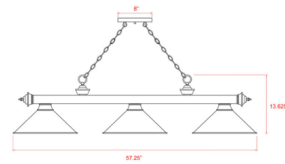

Shown in rubbed brass / white

Specifications

COLOR	White
BODY FINISH	Rubbed Brass
WATTAGE	36W
DIMMER	Standard 120V
DIMENSIONS	81.25\"L x 14\"W x 18.75\"H
BULB NOT INCLUDED	4 x A19/Medium (E26)/9W/120V LED
COUNTRY OF ORIGIN	India