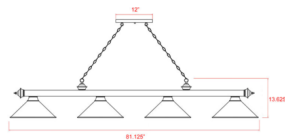

By Z-Lite

Description

Designed to add elegance to classic decor, this traditional Cordon Linear Pendant with Cone Acrylic Shade adds a sophisticated update to a kitchen, dining room, or game room. This handsome fixture blends a metal frame with plastic shades for an alluring look that enhances any home. Note: Not all color/finish combinations are available.

Shown in rubbed brass / white

Specifications

COLOR	White
BODY FINISH	Rubbed Brass
WATTAGE	36W
DIMMER	Standard 120V
DIMENSIONS	81.25\"L x 14\"W x 18.75\"H
BULB NOT INCLUDED	4 x A19/Medium (E26)/9W/120V LED
COUNTRY OF ORIGIN	India