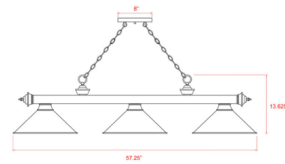

Shown in rubbed brass / white

Specifications

| | |
|-------------------|----------------------------------|
| COLOR | White |
| BODY FINISH | Rubbed Brass |
| WATTAGE | 36W |
| DIMMER | Standard 120V |
| DIMENSIONS | 81.25"L x 14"W x 18.75"H |
| BULB NOT INCLUDED | 4 x A19/Medium (E26)/9W/120V LED |
| COUNTRY OF ORIGIN | India |